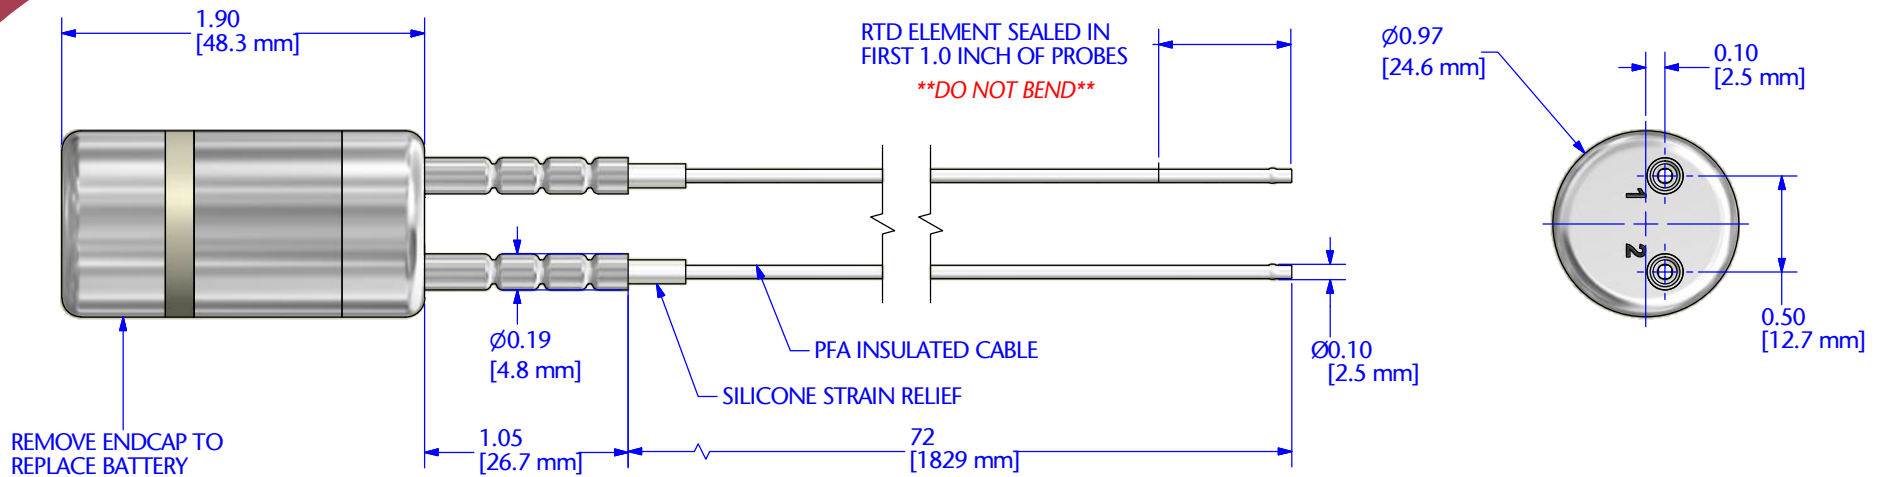

HiTemp140X2-FP

Dual Probe High Temperature Data Logger
Dimension Drawing

Product:

Scale:

Materials:

Notes:

HiTemp140X2-FP

1:1