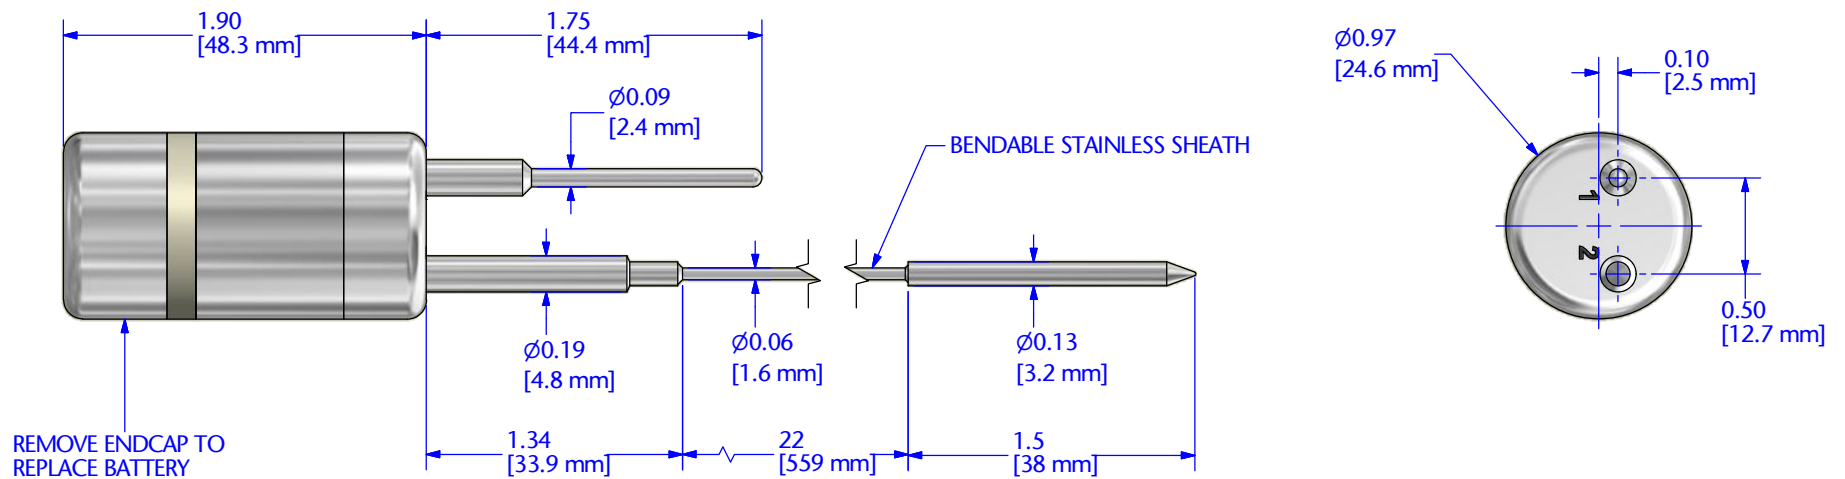

# HiTemp140X2-TD-PT1

Dual Probe High Temperature Data Logger  
Dimension Drawing

Product:

Scale:

Materials:

Notes:

HiTemp140X2-TD-PT1

1:1